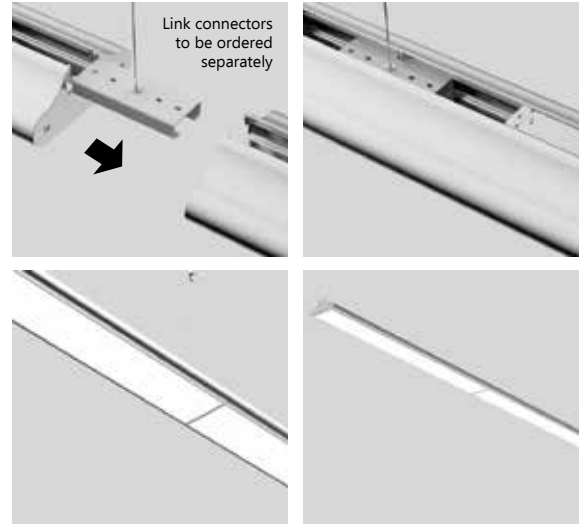

Aglaia Datasheet

40W Linkable LED Pendant / Surface

PXAGLAIA

Accessories (to be ordered separately)

Link Connector
PXAGLINK

Pendant Adaptor
PXAGSUS

Dimensions	1200*160*68.5mm
Input Voltage	AC100~240V/AC220~240V
Input Power	40W
Power Factor	≥0.9
Beam Angle	120°
Housing Color	Silver/White
Luminous Flux	4400lm
Color Rendering Index	>80
Life Time	50,000H
Fixture Material	6063AL
CCT	4000K
LEDs	240pcs
Protection Level	IP 20
Storage Temperature	-40°C~+80°C
Working Temperature	-20°C~+45°C
UGR	<19
Dimmable	No
Luminous Efficacy	110lm/W
Warranty	5 Years

Features & Applications

The Prelux Aglaia brings the perfect combination of form and function to a range of installations. The linkable design provides a near seamless join in the fittings, with a mere 8mm distance between the luminaires.