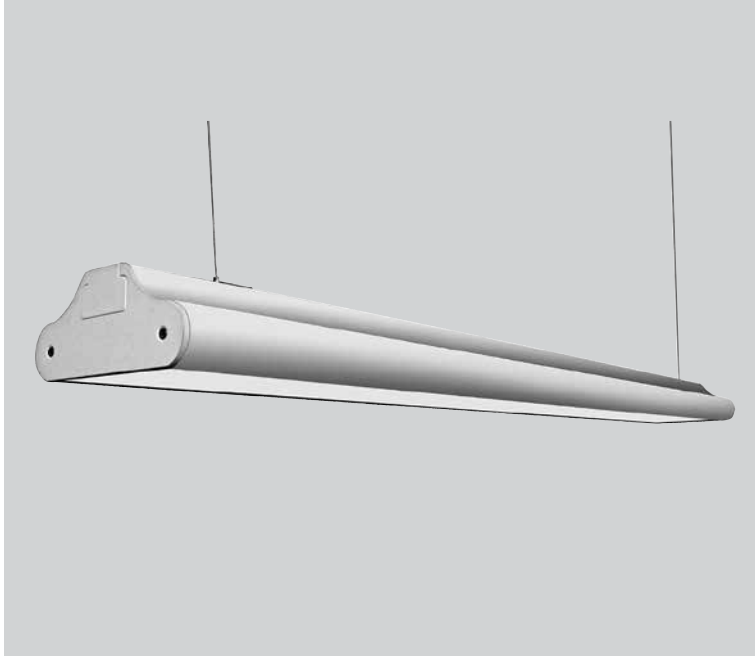

PRELUX

LED OFFICE PENDANT RANGE

Aglaia

Surface/Suspended

4000K 1200mm

LINEAR LED

PXAGLAIA

Surface mounting clips included

Link connectors & pendant adaptor kits to be ordered separately

Only 8mm between luminaires

40W
4400lm

Now Available from Trade Electric Group
Ask in-store about our Prelux LED range of fittings

 **Trade Electric Group**
Electrical & Lighting Distributors

Aglaia Datasheet

40W Linkable LED Pendant / Surface

PXAGLAIA

Accessories (to be ordered separately)

Link Connector
PXAGLINK

Pendant Adaptor
PXAGSUS

Dimensions	1200*160*68.5mm
Input Voltage	AC100~240V/AC220~240V
Input Power	40W
Power Factor	≥0.9
Beam Angle	120°
Housing Color	Silver/White
Luminous Flux	4400lm
Color Rendering Index	>80
Life Time	50,000H
Fixture Material	6063AL
CCT	4000K
LEDs	240pcs
Protection Level	IP 20
Storage Temperature	-40°C~+80°C
Working Temperature	-20°C~+45°C
UGR	<19
Dimmable	No
Luminous Efficacy	110lm/W
Warranty	5 Years

Features & Applications

The Prelux Aglaia brings the perfect combination of form and function to a range of installations. The linkable design provides a near seamless join in the fittings, with a mere 8mm distance between the luminaires.