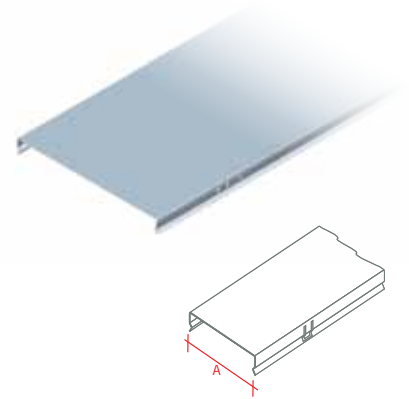

megaband®. Cable ladder for heavy loads and industrial environments

Advantages and features of the range

- 3 metre and 6 metre lengths.
- Widths of 150 to 900 mm and heights of 60, 100 and 120 mm.
- Range available in Light, Medium and Heavy Duty.
- Integrated Click System Couplers giving notable savings in couplers and installation time. (1).
- Safety edge similar to that of **pemsa**®. Maximum safety combined with Pemsa quality. The profile of the tray gives increased strength for greater loadings. (2).
- Alternate reversed rungs as standard. Increases the flexibility for fixing of cables etc.
- The alternate integrated couplers allows for the maintenance and removal of installed sections without moving the others. (3).
- Hot Dip Galvanised finish.
- High Load Capacity.
- Wide range of accessories: 90° Bend, Tee, Crossover, Riser etc.

megaband® Cable Ladder

Length 3m.

megaband® Cable Ladder

Length 6m.

Cover

Straight Cover for megaband® Cable Ladder

Integrated Coupler System for depths 60, 100 and 120.
Length of ladder sections 3m.

Integrated Coupler System for depths 60, 100 and 120.
Length of ladder sections 6m.