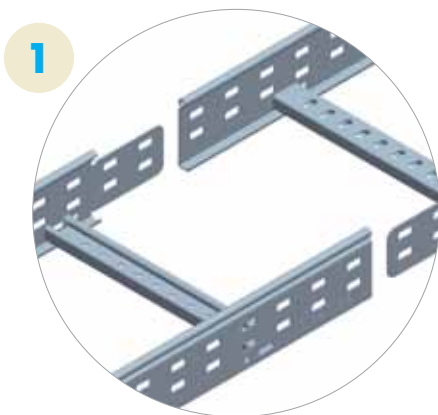

megaband®. Cable ladder for heavy loads and industrial environments

Advantages and features of the range

- 3 metre and 6 metre lengths.
- Widths of 150 to 900 mm and heights of 60, 100 and 120 mm.
- Range available in Light, Medium and Heavy Duty.
- Integrated Click System Couplers giving notable savings in couplers and installation time. (1).
- Safety edge similar to that of **pemsa**®. Maximum safety combined with Pemsa quality. The profile of the tray gives increased strength for greater loadings. (2).
- Alternate reversed rungs as standard. Increases the flexibility for fixing of cables etc.
- The alternate integrated couplers allows for the maintenance and removal of installed sections without moving the others. (3).
- Hot Dip Galvanised finish.
- High Load Capacity.
- Wide range of accessories: 90° Bend, Tee, Crossover, Riser etc.

megaband® Cable Ladder

Length 3m.

megaband® Cable Ladder

Length 6m.

Cover

Straight Cover for megaband® Cable Ladder

Integrated Coupler System for depths 60, 100 and 120.
Length of ladder sections 3m.

Integrated Coupler System for depths 60, 100 and 120.
Length of ladder sections 6m.