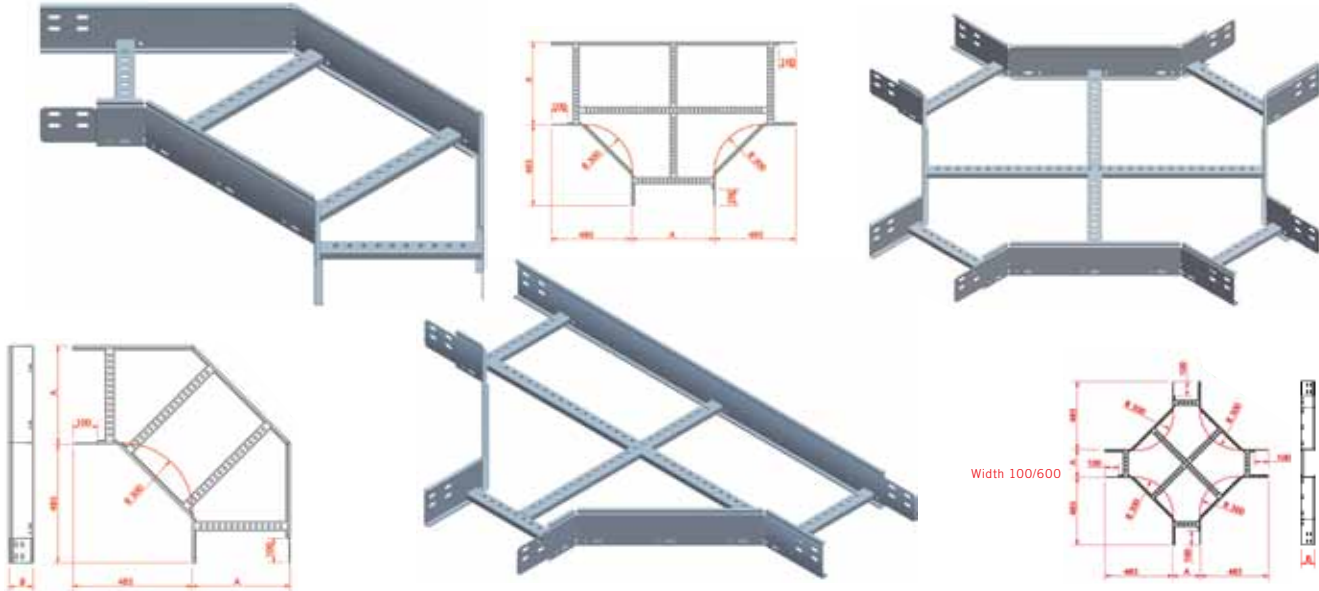

megaband®. Cable ladder for heavy loads and industrial environments

Advantages and features of the range

- 3 metre and 6 metre lengths.
- Widths of 150 to 900 mm and heights of 60, 100 and 120 mm.
- Range available in Light, Medium and Heavy Duty.
- Integrated Click System Couplers giving notable savings in couplers and installation time. (1).
- Safety edge similar to that of **pemsa**®. Maximum safety combined with Pemsa quality. The profile of the tray gives increased strength for greater loadings. (2).
- Alternate reversed rungs as standard. Increases the flexibility for fixing of cables etc.
- The alternate integrated couplers allows for the maintenance and removal of installed sections without moving the others. (3).
- Hot Dip Galvanised finish.
- High Load Capacity.
- Wide range of accessories: 90° Bend, Tee, Crossover, Riser etc.

90° Bend megaband®

For cable ladder

Tee megaband®

For cable ladder

Crossover megaband®

For cable ladder

Integrated Coupler System for depths 60, 100 and 120.

Integrated Coupler System for depths 60, 100 and 120.