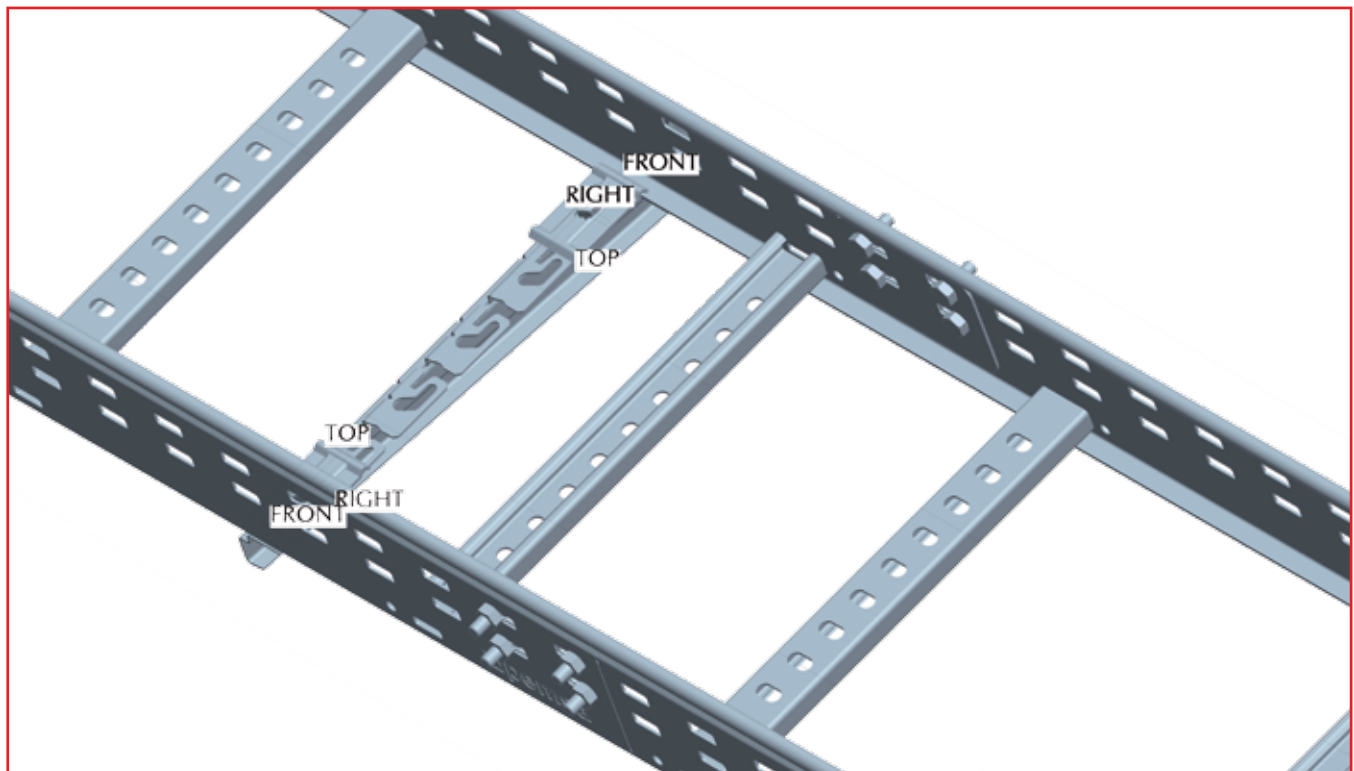

megaband®. Cable ladder for heavy loads and industrial environments

Advantages and features of the range

- 3 metre and 6 metre lengths.
- Widths of 150 to 900 mm and heights of 60, 100 and 120 mm.
- Range available in Light, Medium and Heavy Duty.
- Integrated Click System Couplers giving notable savings in couplers and installation time. (1).
- Safety edge similar to that of **pemsa**®. Maximum safety combined with Pemsa quality. The profile of the tray gives increased strength for greater loadings. (2).
- Alternate reversed rungs as standard. Increases the flexibility for fixing of cables etc.
- The alternate integrated couplers allows for the maintenance and removal of installed sections without moving the others. (3).
- Hot Dip Galvanised finish.
- High Load Capacity.
- Wide range of accessories: 90° Bend, Tee, Crossover, Riser etc.

megaband® Cable Ladder

Length 3m.

megaband® Cable Ladder

Length 6m.

Cover

Straight Cover for megaband® Cable Ladder

Integrated Coupler System for depths 60, 100 and 120.
Length of ladder sections 3m.

Integrated Coupler System for depths 60, 100 and 120.
Length of ladder sections 6m.