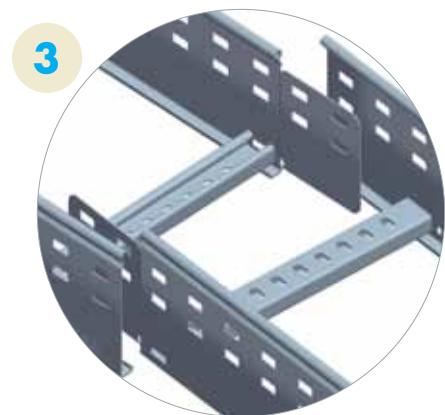

megaband®. Cable ladder for heavy loads and industrial environments

Advantages and features of the range

- 3 metre and 6 metre lengths.
- Widths of 150 to 900 mm and heights of 60, 100 and 120 mm.
- Range available in Light, Medium and Heavy Duty.
- Integrated Click System Couplers giving notable savings in couplers and installation time. (1).
- Safety edge similar to that of **pemsa**®. Maximum safety combined with Pemsa quality. The profile of the tray gives increased strength for greater loadings. (2).
- Alternate reversed rungs as standard. Increases the flexibility for fixing of cables etc.
- The alternate integrated couplers allows for the maintenance and removal of installed sections without moving the others. (3).
- Hot Dip Galvanised finish.
- High Load Capacity.
- Wide range of accessories: 90° Bend, Tee, Crossover, Riser etc.

megaband® Cable Ladder

Length 3m.

megaband® Cable Ladder

Length 6m.

Cover

Straight Cover for megaband® Cable Ladder

Integrated Coupler System for depths 60, 100 and 120.
Length of ladder sections 3m.

Integrated Coupler System for depths 60, 100 and 120.
Length of ladder sections 6m.