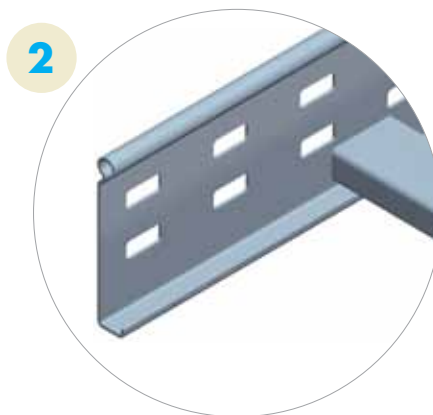

megaband®. Cable ladder for heavy loads and industrial environments

Advantages and features of the range

- 3 metre and 6 metre lengths.
- Widths of 150 to 900 mm and heights of 60, 100 and 120 mm.
- Range available in Light, Medium and Heavy Duty.
- Integrated Click System Couplers giving notable savings in couplers and installation time. (1).
- Safety edge similar to that of **pemsa**®. Maximum safety combined with Pemsa quality. The profile of the tray gives increased strength for greater loadings. (2).
- Alternate reversed rungs as standard. Increases the flexibility for fixing of cables etc.
- The alternate integrated couplers allows for the maintenance and removal of installed sections without moving the others. (3).
- Hot Dip Galvanised finish.
- High Load Capacity.
- Wide range of accessories: 90° Bend, Tee, Crossover, Riser etc.

megaband® Cable Ladder

Length 3m.

megaband® Cable Ladder

Length 6m.

Cover

Straight Cover for megaband® Cable Ladder

Integrated Coupler System for depths 60, 100 and 120.
Length of ladder sections 3m.

Integrated Coupler System for depths 60, 100 and 120.
Length of ladder sections 6m.