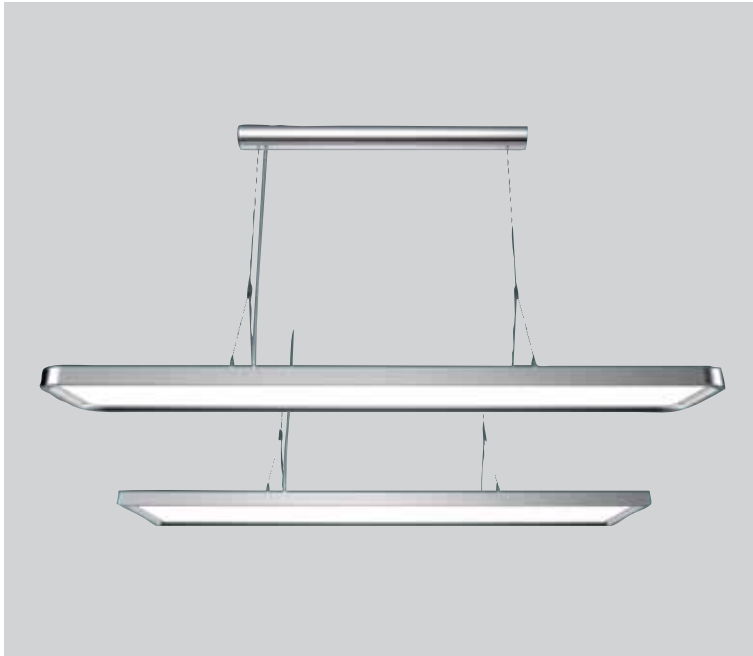

DUBLIN (SOUTH)
Tel: 353 (0)1 5631830
Email: stillorgan@trade-electric.ie

Maye R Datasheet

20W Up / 40W Down Linear LED Pendant

PXMAYE-R

| | |
|------------------------------|---------------------------|
| Dimensions | 1200*260*30mm |
| Input Voltage | AC100~240V/AC220~240V |
| Input Power | ↑ 20W Up ↓ 40W Down |
| Power Factor | ≥0.9 |
| Housing Color | Silver/White |
| Luminous Flux | ↑ 1700lm Up ↓ 3400lm Down |
| Color Rendering Index | >80 |
| Life Time | 50,000H |
| Fixture Material | 6063AL |
| CCT | 4000K |
| LEDs | 240pcs |
| Protection Level | IP 20 |
| Storage Temperature | -40°C~+80°C |
| Working Temperature | -20°C~+45°C |
| UGR | <19 |
| Dimmable | No |
| Luminous Efficacy | 90lm/W |
| Warranty | 5 Years |

Features & Applications

The Prelux Maye Up/Down Pendant is beautifully designed with a sleek finish that complements a range of commercial and architectural spaces.

The rounded rectangular frame is crafted from high quality aluminium which provides excellent thermal performance, greatly contributing to the long 50,000 hour lifetime of the LEDs.