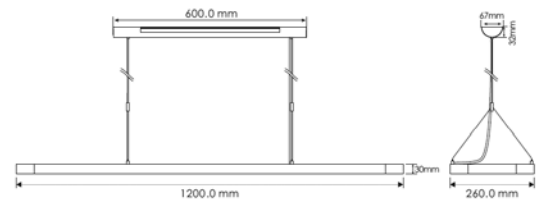

DUBLIN (SOUTH)
Tel: 353 (0)1 5631830
Email: stillorgan@trade-electric.ie

Maye R Datasheet

20W Up / 40W Down Linear LED Pendant

PXMAYE-R

| | |
|------------------------------|---------------------------|
| Dimensions | 1200*260*30mm |
| Input Voltage | AC100~240V/AC220~240V |
| Input Power | ↑ 20W Up ↓ 40W Down |
| Power Factor | ≥0.9 |
| Housing Color | Silver/White |
| Luminous Flux | ↑ 1700lm Up ↓ 3400lm Down |
| Color Rendering Index | >80 |
| Life Time | 50,000H |
| Fixture Material | 6063AL |
| CCT | 4000K |
| LEDs | 240pcs |
| Protection Level | IP 20 |
| Storage Temperature | -40°C~+80°C |
| Working Temperature | -20°C~+45°C |
| UGR | <19 |
| Dimmable | No |
| Luminous Efficacy | 90lm/W |
| Warranty | 5 Years |