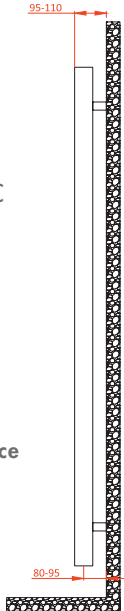

ELEMENT SPECIFICATIONS

Power Supply: 230VAC
Device protection class: Class 1
Radiator connection: G 1/2"
IP Rating: IPX5

Radiator distance from wall