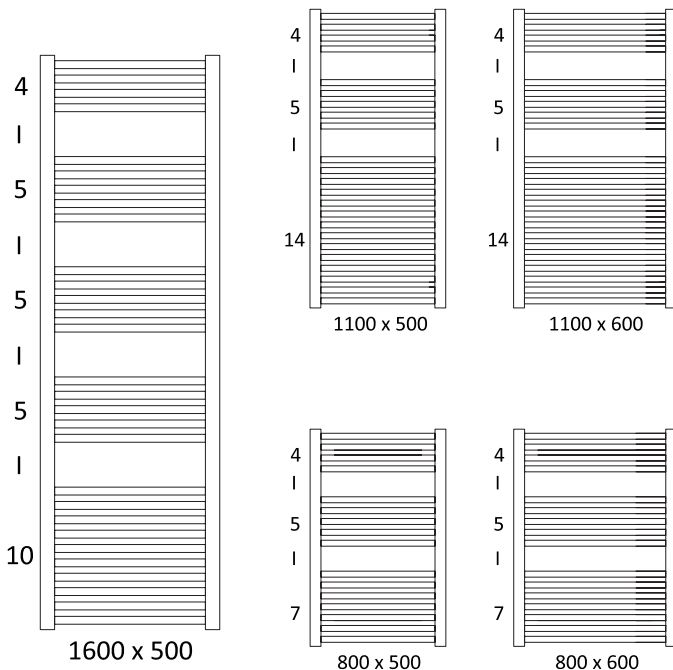

ATC STRAIGHT ELECTRIC TOWEL RADIATORS WHITE

PART CODE	HEIGHT (MM)	WIDTH (MM)	WEIGHT (KG)	FIXED HEATING ELEMENTS
TRW800-500-ELE300	800	500	8.9	300W
TRW800-600-ELE300	800	600	10	300W
TRW1100-500-ELE300	1100	500	11.7	300W
TRW1100-600-ELE300	1100	600	13.1	300W
TRW1600-500-ELE600	1600	500	15.2	600W

Also available with adjustable element in sizes 800-500 and 1100-500 only.